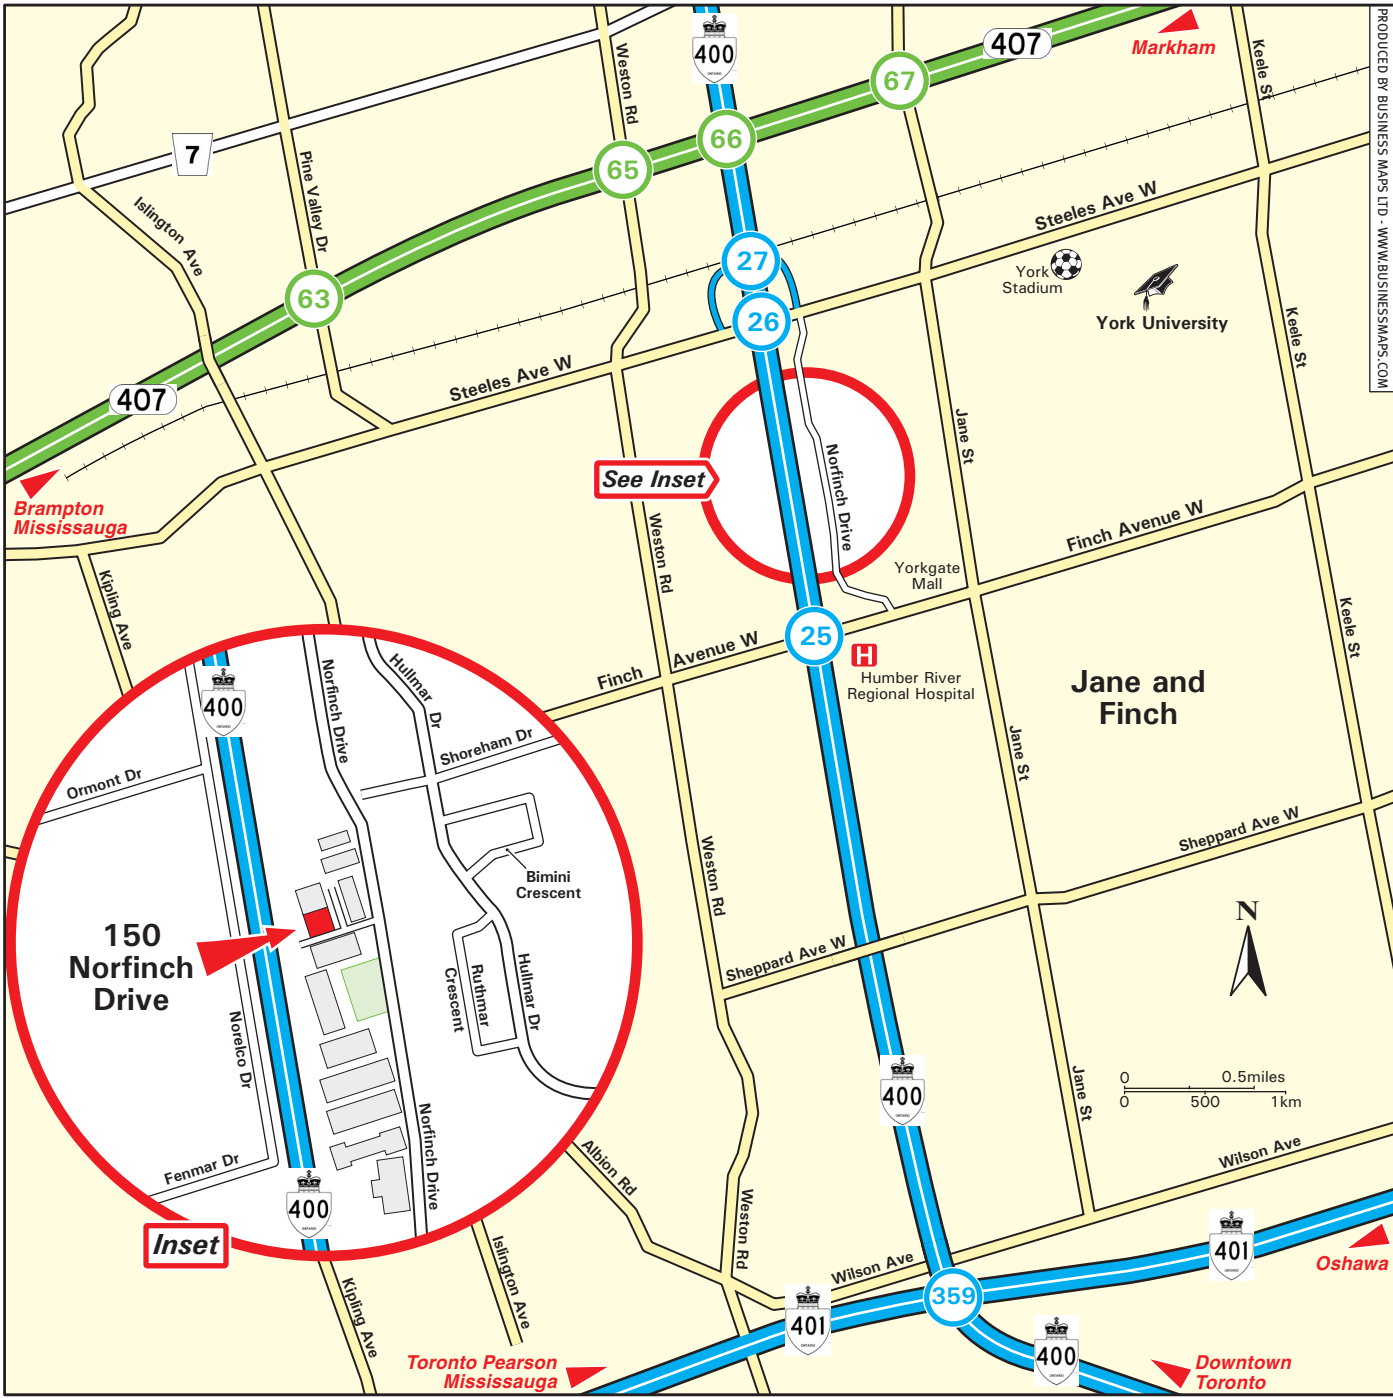

From North:
 Take Hwy 400 south to Finch Ave. East.
 At second set of lights turn left onto Norfinch Drive.
 We are located on the left hand side of the road (see inset map).

From Hwy 401:
 Take Hwy 400 north.
 Take Finch Ave. exit #25.
 Go east.
 At first set of lights turn left onto Norfinch Drive.
 We are located on the left hand side of the road (see inset map).

From Pearson International Airport:
 Go East on Hwy 401 to Hwy 400.
 Take Finch Ave. exit #25.
 Go east.
 At first set of lights turn left onto Norfinch Drive.
 We are located on the left hand side of the road (see inset map).